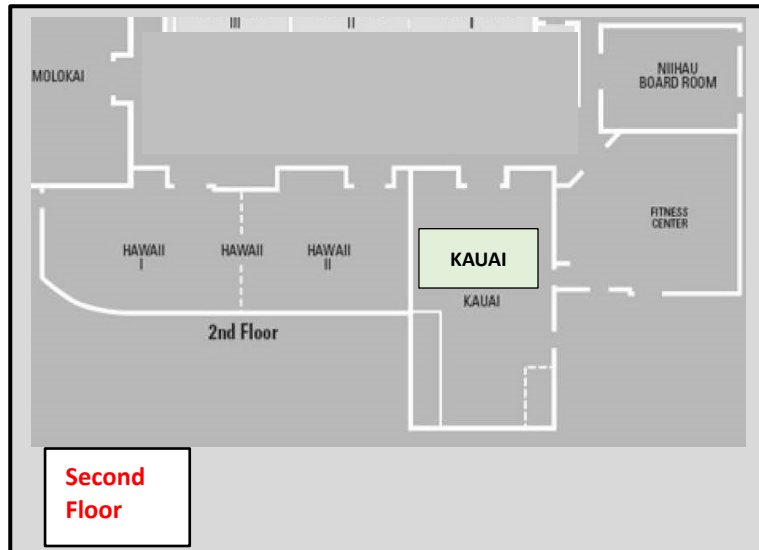

Hilton Waikiki Beach on Kuhio

SWCOLT-HALT 2024

LOCATIONS USED FOR THE CONFERENCE

- **Second Floor**
 - Presentation room:
 - Kauai
- **Third Floor**
 - Registration
 - Exhibit Hall (Kaiulani 2/3)
 - Presentation Rooms:
 - Kaiulani 1
 - Prince Edward (Prince Kuhio Ballroom)
 - Prince David (Prince Kuhio Ballroom)
 - Thursday Membership Reception
 - Plenary/Keynote
 - Awards Luncheon
- **Fourth Floor**
 - Presentation Rooms:
 - Territorial 1
 - Territorial 2
 - Territorial 3
- **37th Floor**
 - Presentation Rooms:
 - Suite 3708
 - Suite 3715
 - Altitude @ 37

Second Floor

Third Floor: Main Conference area

Fourth Floor

37th Floor