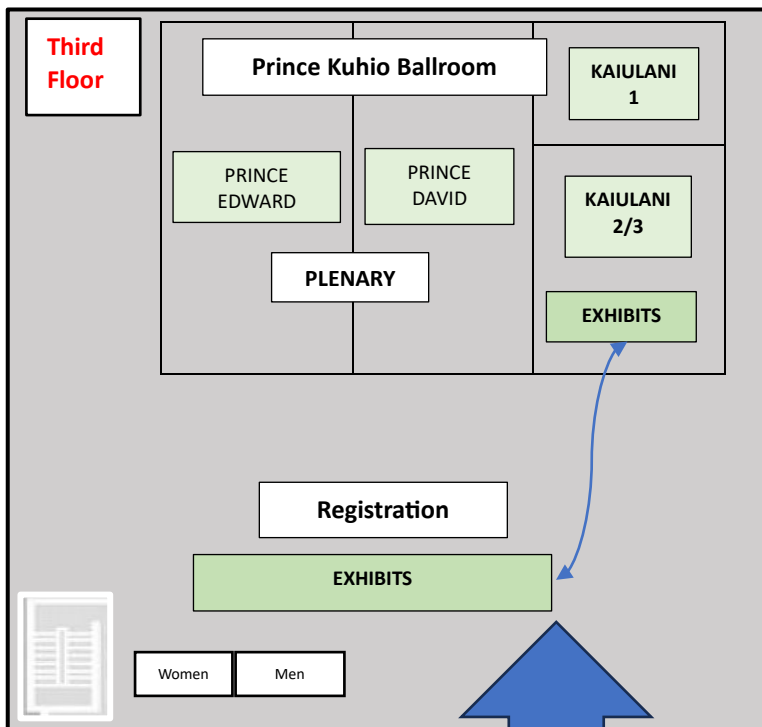

Hilton Waikiki Beach on Kuhio

SWCOLT-HALT 2024

LOCATIONS USED FOR THE CONFERENCE

- **Second Floor**
 - Presentation room:
 - Kauai
- **Third Floor**
 - Registration
 - Exhibit Hall (Kaiulani 2/3)
 - Presentation Rooms:
 - Kaiulani 1
 - Prince Edward (Prince Kuhio Ballroom)
 - Prince David (Prince Kuhio Ballroom)
 - Thursday Membership Reception
 - Plenary/Keynote
 - Awards Luncheon
- **Fourth Floor**
 - Presentation Rooms:
 - Territorial 1
 - Territorial 2
 - Territorial 3
- **37th Floor**
 - Presentation Rooms:
 - Suite 3708
 - Suite 3715
 - Altitude @ 37

Second Floor

Third Floor: Main Conference area

Fourth Floor

37th Floor