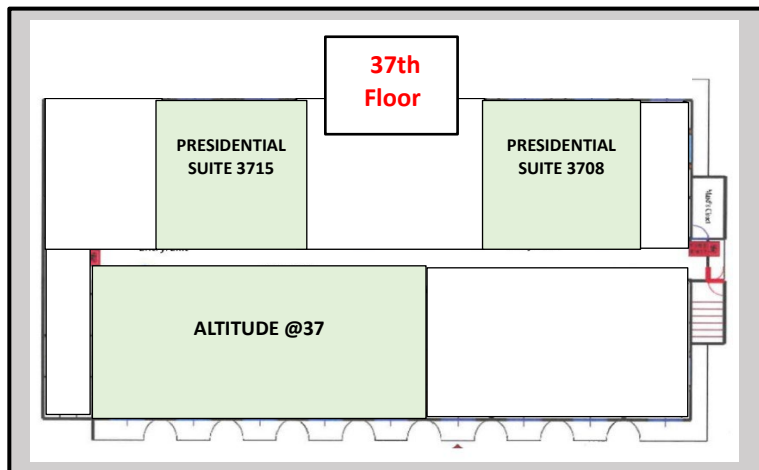

Hilton Waikiki Beach on Kuhio

SWCOLT-HALT 2024

LOCATIONS USED FOR THE CONFERENCE

- **Second Floor**
 - Presentation room:
 - Kauai
- **Third Floor**
 - Registration
 - Exhibit Hall (Kaiulani 2/3)
 - Presentation Rooms:
 - Kaiulani 1
 - Prince Edward (Prince Kuhio Ballroom)
 - Prince David (Prince Kuhio Ballroom)
 - Thursday Membership Reception
 - Plenary/Keynote
 - Awards Luncheon
- **Fourth Floor**
 - Presentation Rooms:
 - Territorial 1
 - Territorial 2
 - Territorial 3
- **37th Floor**
 - Presentation Rooms:
 - Suite 3708
 - Suite 3715
 - Altitude @ 37

Second Floor

Third Floor: Main Conference area

Fourth Floor

37th Floor