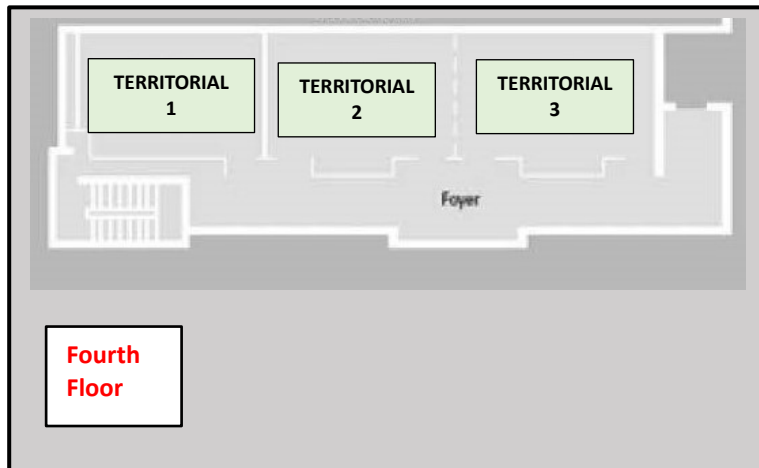

Hilton Waikiki Beach on Kuhio

SWCOLT-HALT 2024

LOCATIONS USED FOR THE CONFERENCE

- **Second Floor**
 - Presentation room:
 - Kauai
- **Third Floor**
 - Registration
 - Exhibit Hall (Kaiulani 2/3)
 - Presentation Rooms:
 - Kaiulani 1
 - Prince Edward (Prince Kuhio Ballroom)
 - Prince David (Prince Kuhio Ballroom)
 - Thursday Membership Reception
 - Plenary/Keynote
 - Awards Luncheon
- **Fourth Floor**
 - Presentation Rooms:
 - Territorial 1
 - Territorial 2
 - Territorial 3
- **37th Floor**
 - Presentation Rooms:
 - Suite 3708
 - Suite 3715
 - Altitude @ 37

Second Floor

Third Floor: Main Conference area

Fourth Floor

37th Floor